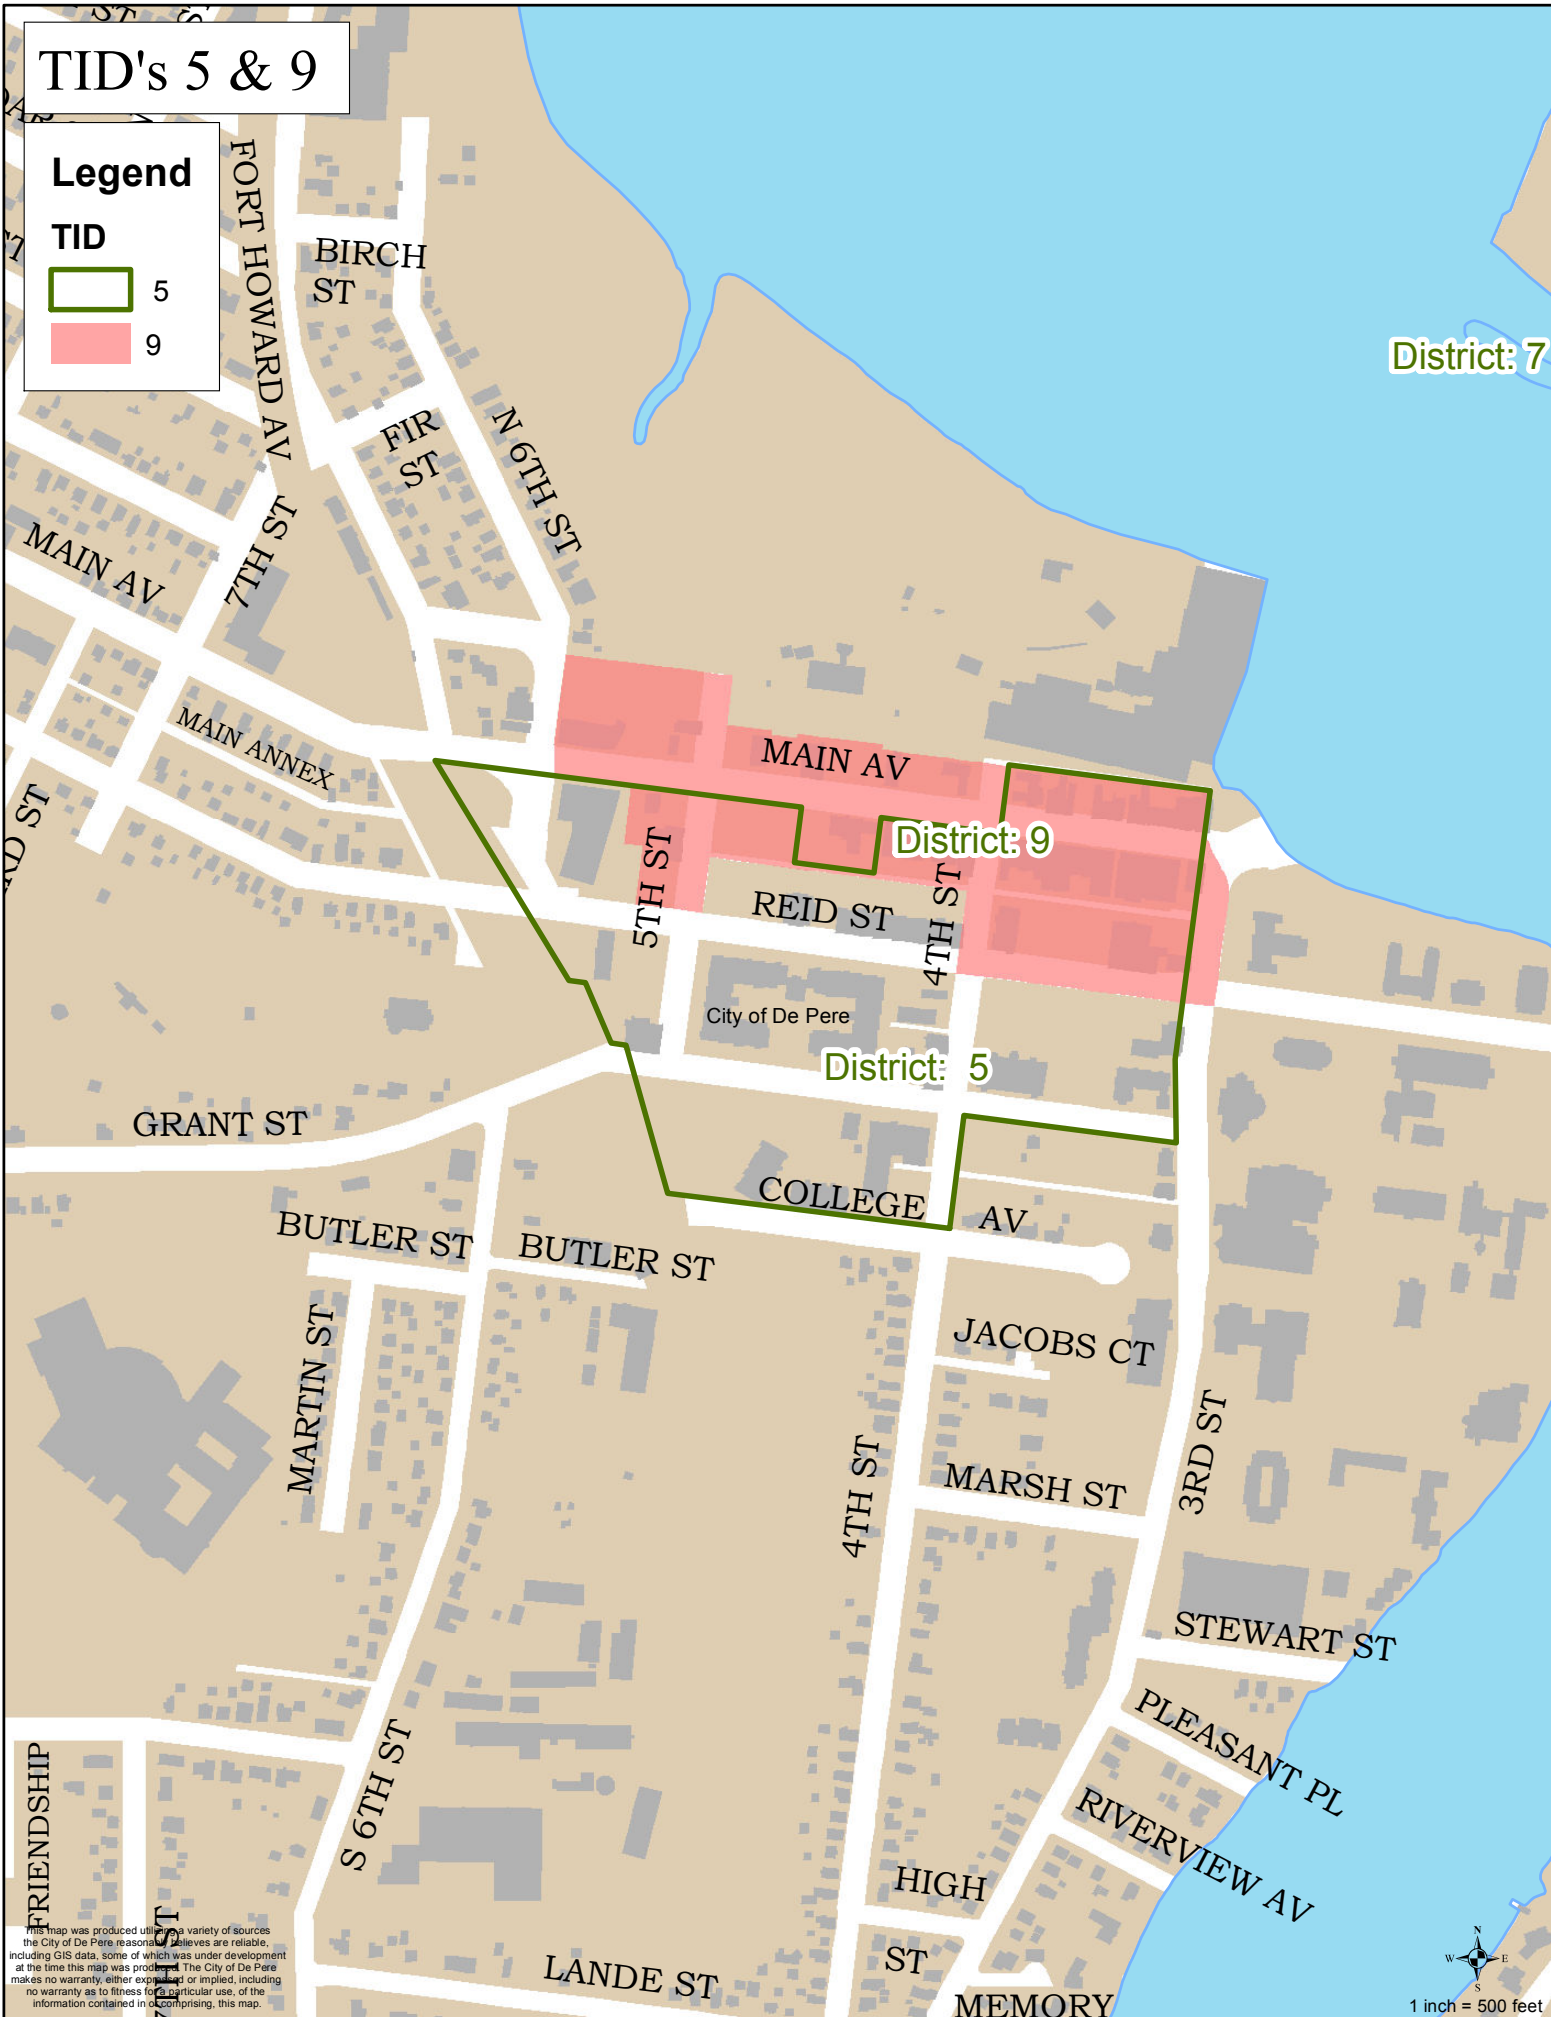

TID's 5 & 9

Legend

1. **TID**
2. 5
   - 9

District: 7

District: 9

District: 5

1 inch = 500 feet