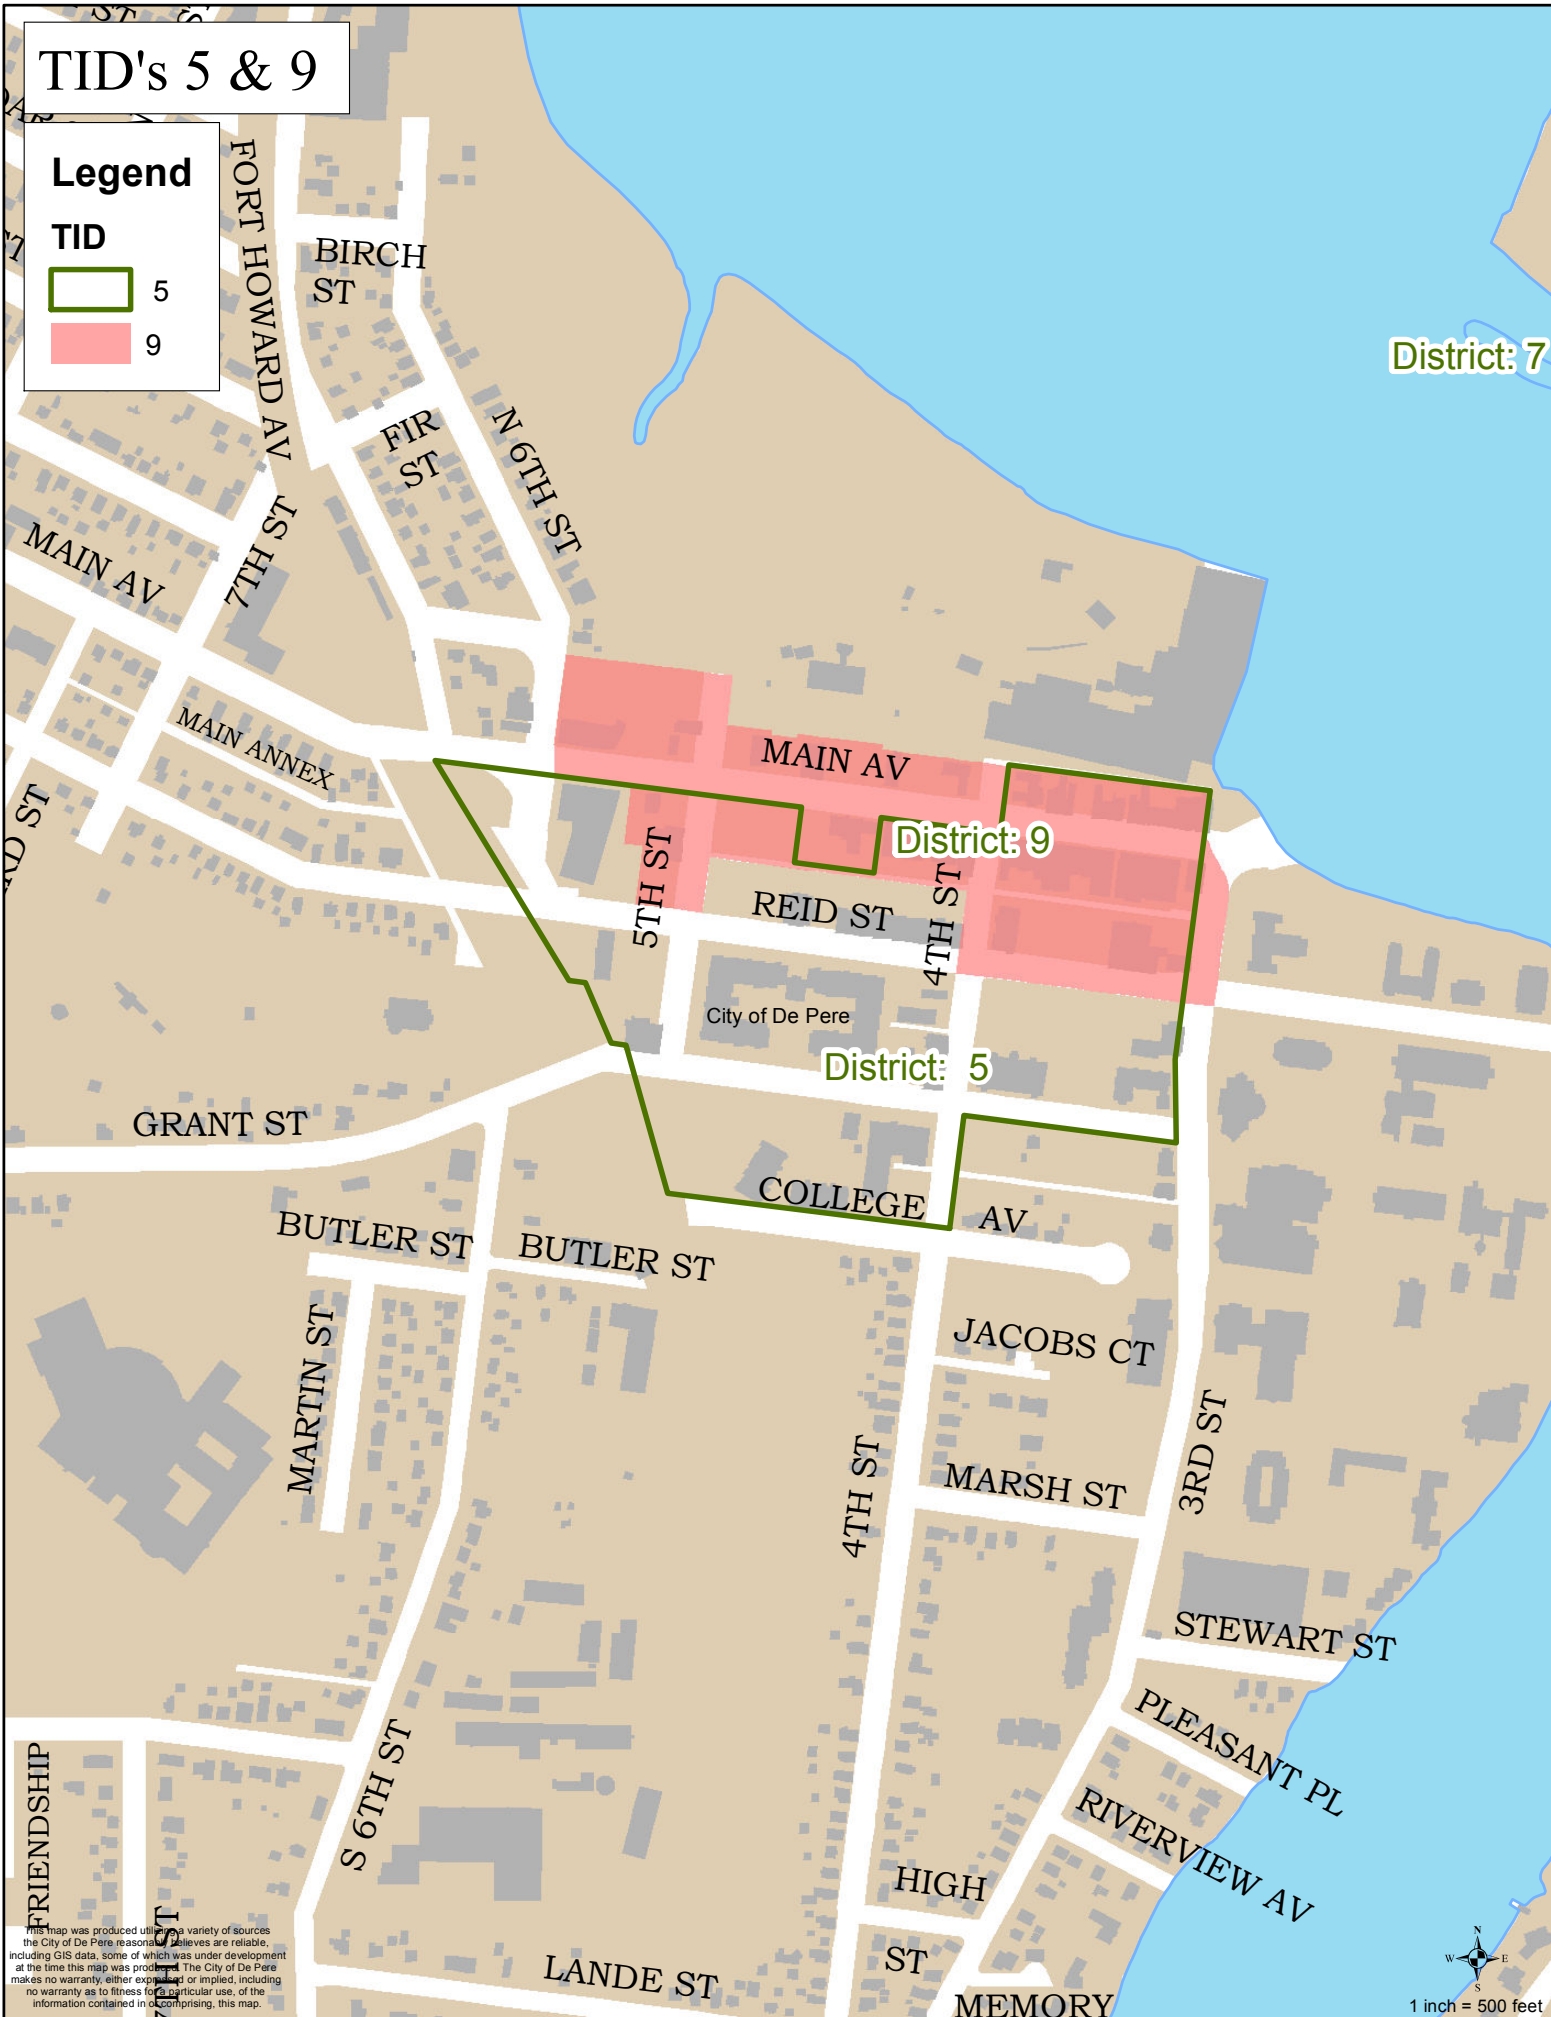

TID's 5 & 9

Legend

TID

- 5
- 9

1 inch = 500 feet